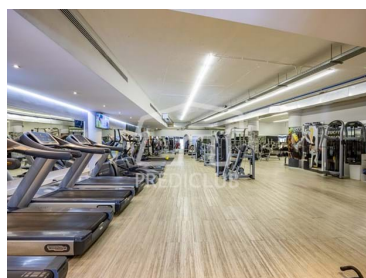

São Martinho - Commercial property

70 000 €
(EUR €)

Trespasse Ginásio Monumental Fitness Club

Trespasse Ginásio Monumental Fitness Club in the Lido Area,

Gym with more than 20 years of operation fully equipped, ready to continue with its current services. Comprising 2 studios for group classes, 2 women's and men's changing rooms, and a large room for machines and functional training.

For more information, please contact:

Jonhy Gonçalves

918766474

'Call to national mobile network'

T +351 291 145 691 ¹ · T 967 057 073 ² · E comercial@prediclub.pt
ESTR MONUMENTAL FORUM MADEIRA LJ 386B 9000-100 FUNCHAL
AMI 10701

¹ (Call to national fixed network) | ² (Call to national mobile network)