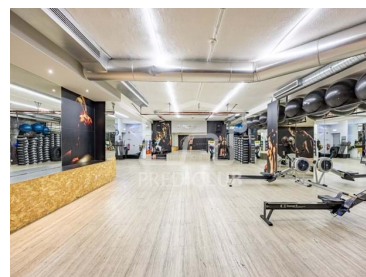

São Martinho - Commercial property

70 000 €
(EUR €)

Trespasse Ginásio Monumental Fitness Club

Trespasse Ginásio Monumental Fitness Club in the Lido Area,

Gym with more than 20 years of operation fully equipped, ready to continue with its current services. Comprising 2 studios for group classes, 2 women's and men's changing rooms, and a large room for machines and functional training.

For more information, please contact:

Jonhy Gonçalves

918766474

'Call to national mobile network'

T +351 291 145 691 ¹ · T 967 057 073 ² · E comercial@prediclub.pt
ESTR MONUMENTAL FORUM MADEIRA LJ 386B 9000-100 FUNCHAL
AMI 10701

¹ (Call to national fixed network) | ² (Call to national mobile network)